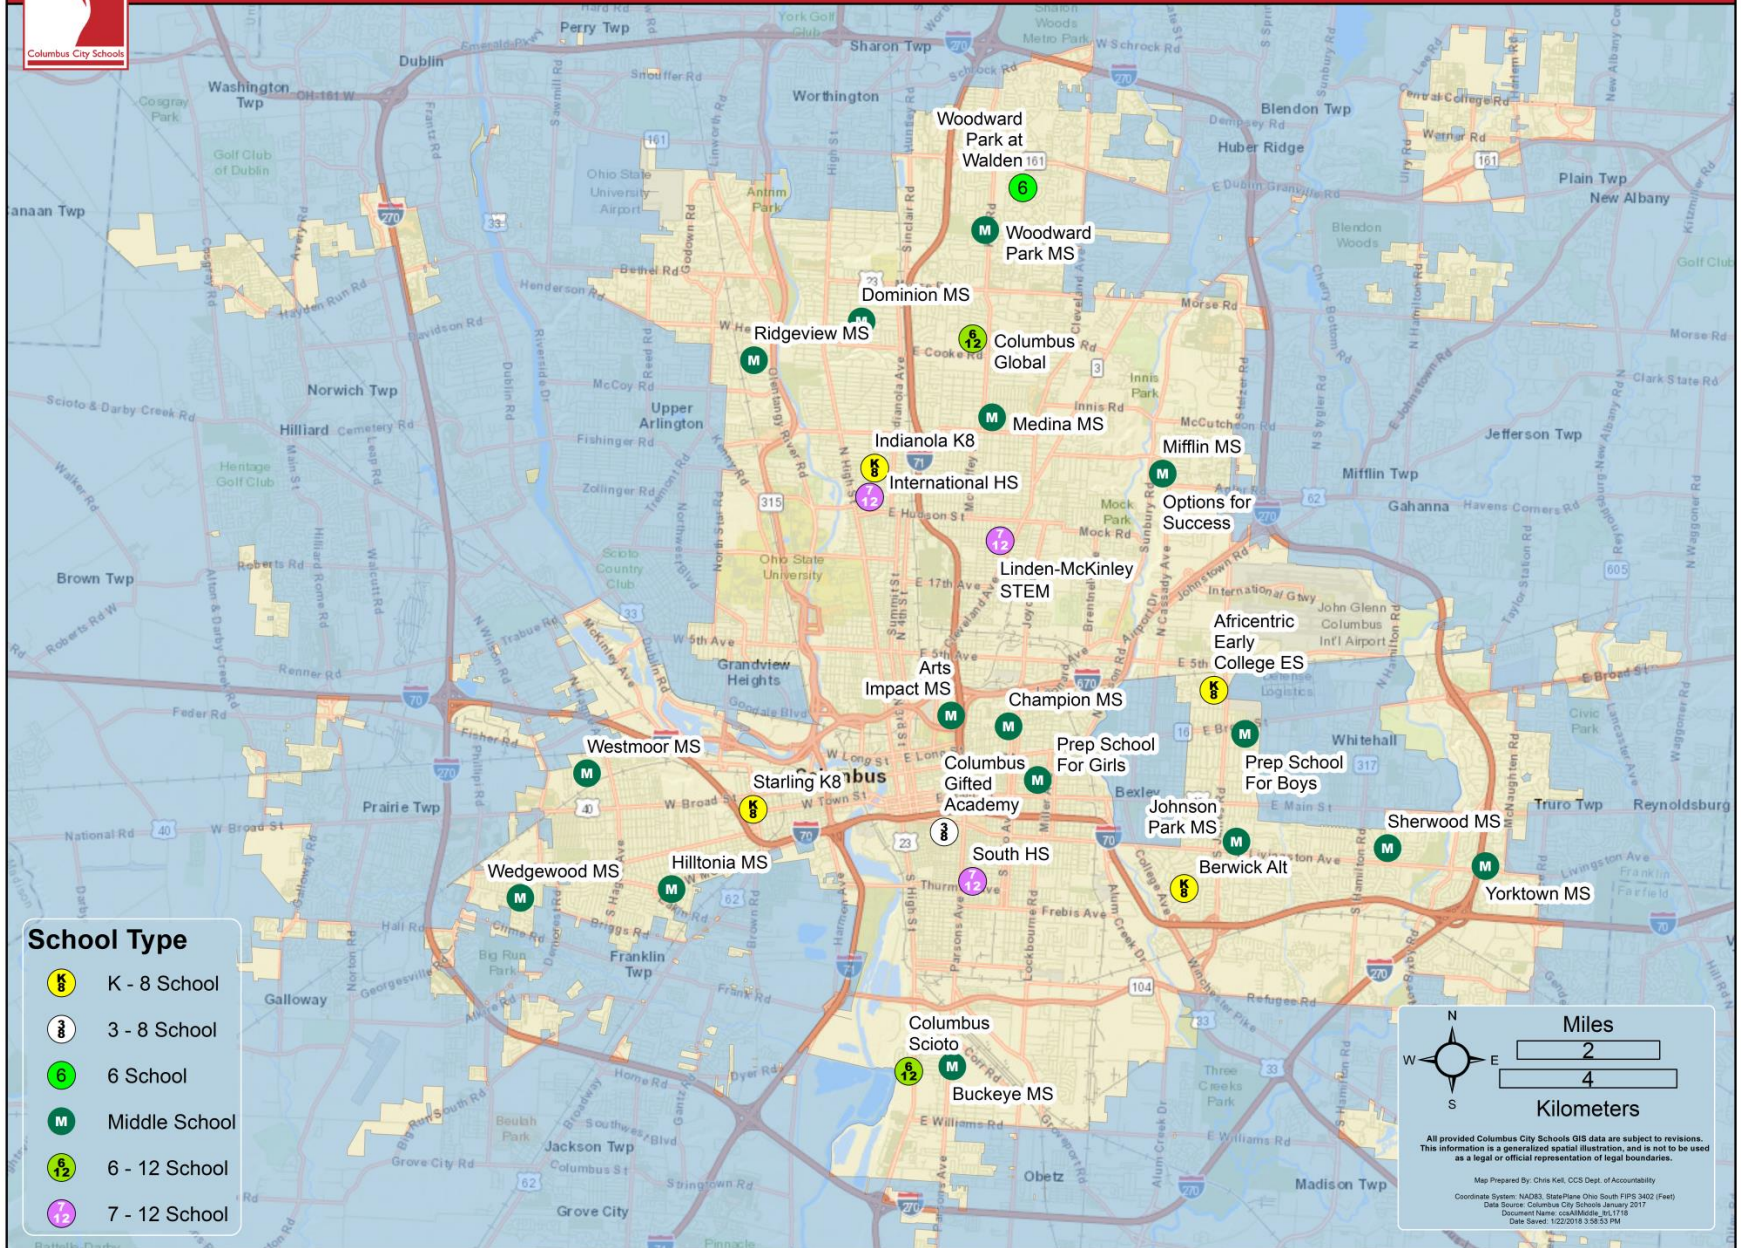

Columbus City Middle Schools

School Type

- K - 8 School
- 3 - 8 School
- 6 School
- Middle School
- 6 - 12 School
- 7 - 12 School

Miles
2 4
Kilometers

All provided Columbus City Schools GIS data are subject to revisions. This information is a generalized spatial illustration, and is not to be used as a legal or official representation of legal boundaries.

Map Prepared By: Chris Keel, CCS Dept. of Accountability
Coordinate System: NAD83 - StatePlane Ohio South FIPS 3402 (Feet)
Data Source: Columbus City Schools January 2017
Document Name: ccsMSMiddle_Schools
Date Saved: 1/22/2018 3:58:53 PM