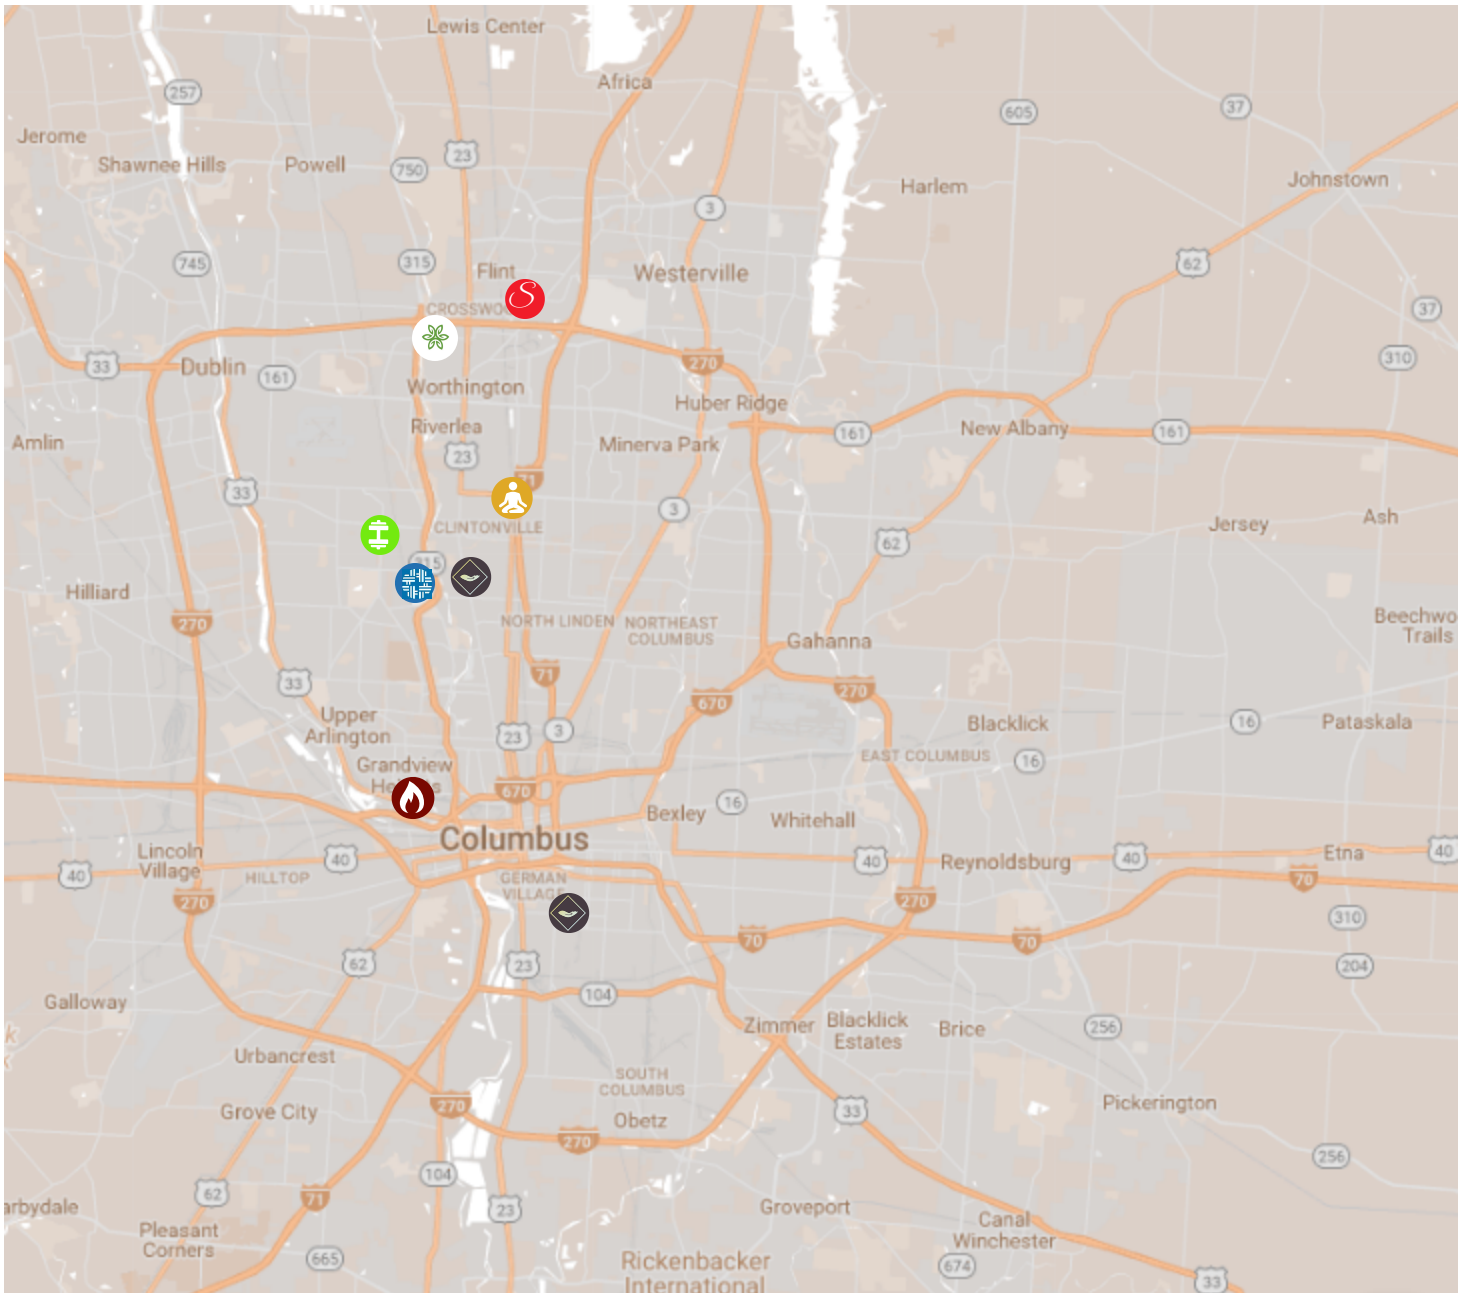

FITNESS DISCOUNTS

Columbus City Schools Corporate Fitness Discount Locations

Modo Yoga

TRAIN FITNESS HOUSE

Ashtanga Yoga

Swerve Hip Hop

GIVE Yoga

Ohio Health Fitness Center