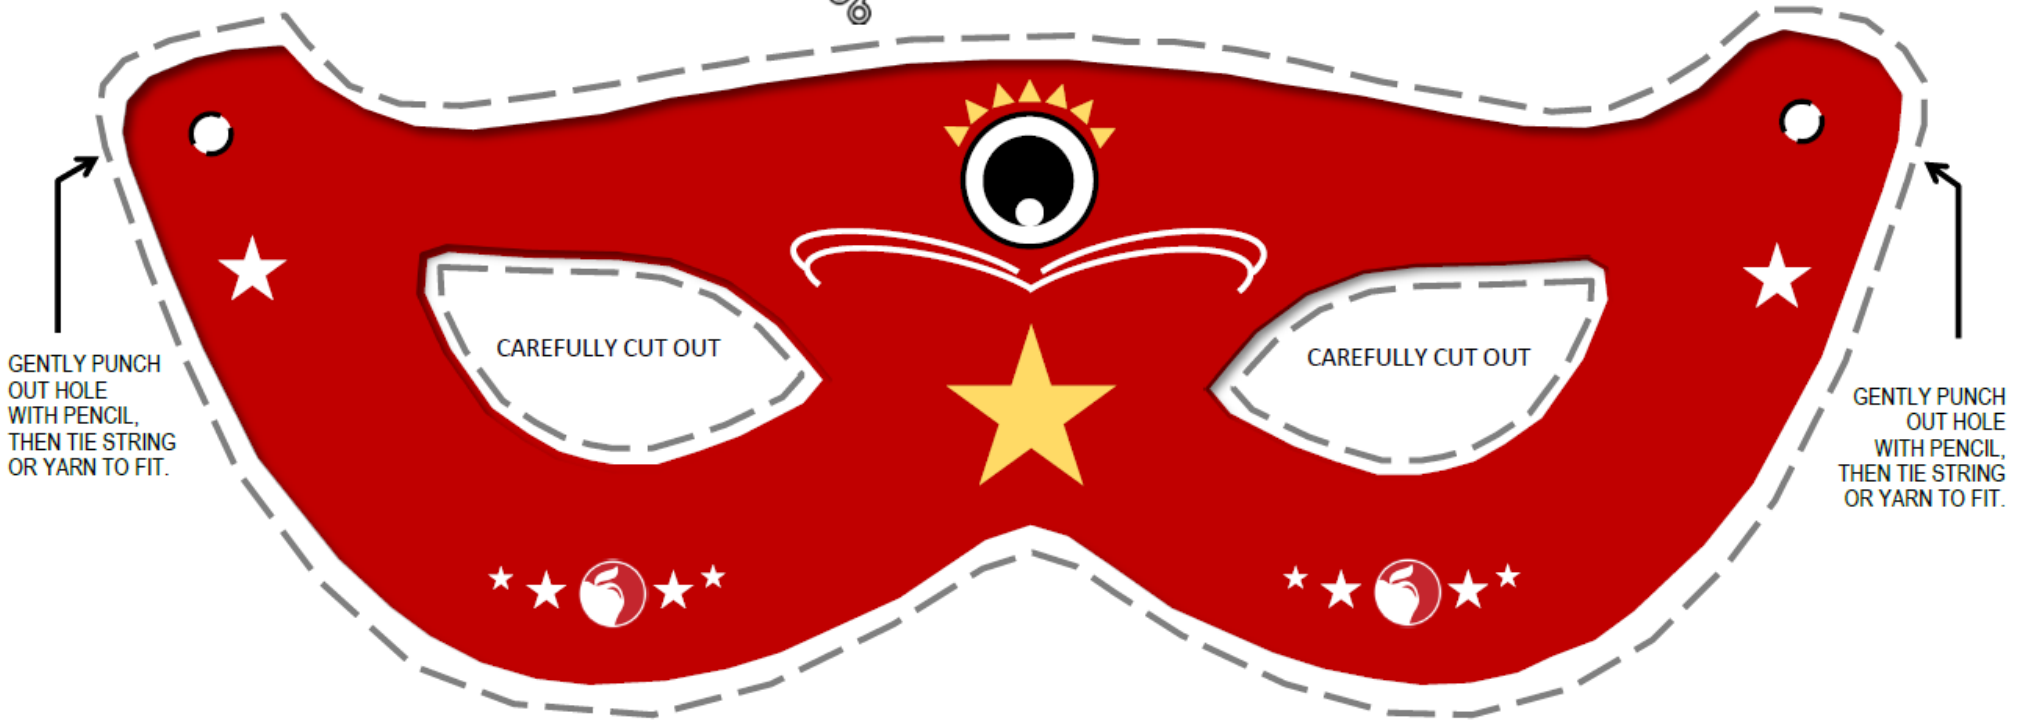

CAREFULLY CUT ALONG THE DOTTED LINES

GENTLY PUNCH OUT HOLE WITH PENCIL, THEN TIE STRING OR YARN TO FIT.

GENTLY PUNCH OUT HOLE WITH PENCIL, THEN TIE STRING OR YARN TO FIT.

YOU ARE CUT OUT TO BE A
SUPER READER

FREE!

FOOD AND TRANSPORTATION PROVIDED!

SIGN UP FOR THE
SATURDAY SUPER READER ACADEMY

EVERY SATURDAY ► JANUARY 26 - MARCH 16 (9:00AM - NOON)

LET YOUR TEACHER KNOW THAT YOU WANT TO SIGN UP TODAY!