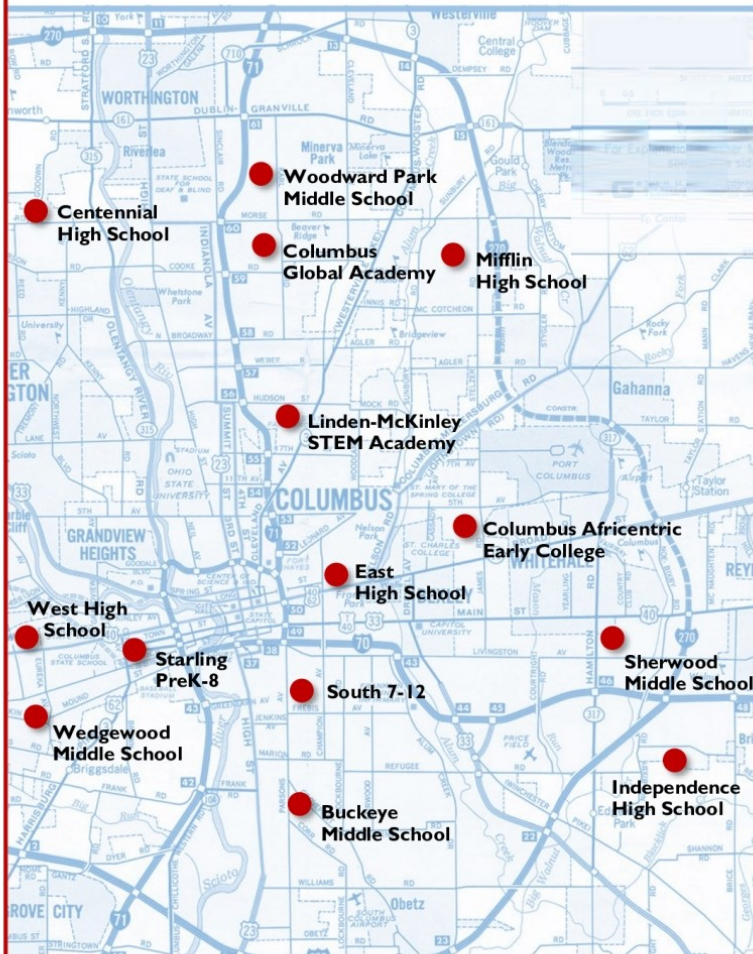

**COLUMBUS
CITY SCHOOLS**

SITE MAP

FREE BREAKFAST & LUNCH

FOR ALL CHILDREN & STUDENTS 18 & UNDER

CENTRAL

East High School

1500 East Broad Street, 43205

Linden-McKinley STEM Academy

1320 Duxberry Ave., 43211

SOUTH

South 7-12

1160 Ann St., 43206

Buckeye Middle School

2950 S. Parsons Ave., 43207

EAST

Independence High School

5175 E. Refugee Rd., 43232

Columbus Africentric Early College

3223 Allegheny Ave., 43209

Sherwood Middle School

1400 Shady Lane Rd., 43227

NORTH

Centennial High School

1441 Bethel Rd., 43220

Columbus Global Academy

4077 Karl Rd., 43224

Mifflin High School

3245 Oak Spring St., 43219

Woodward Park Middle School

5151 Karl Rd., 43229

WEST

West High School

179 S. Powell Ave., 43204

Starling PreK-8

145 S. Central Ave., 43222

Wedgewood Middle School

3800 Briggs Rd, 43228

FREE MEALS SERVED DURING EXTENDED SCHOOL CLOSURE

BREAKFAST ▶ 8:00 A.M. - 9:00 A.M.

LUNCH ▶ 11:00 A.M. - 1:00 P.M.

(Monday - Friday at these locations until further notice.)

STAYSAFEECS.ORG