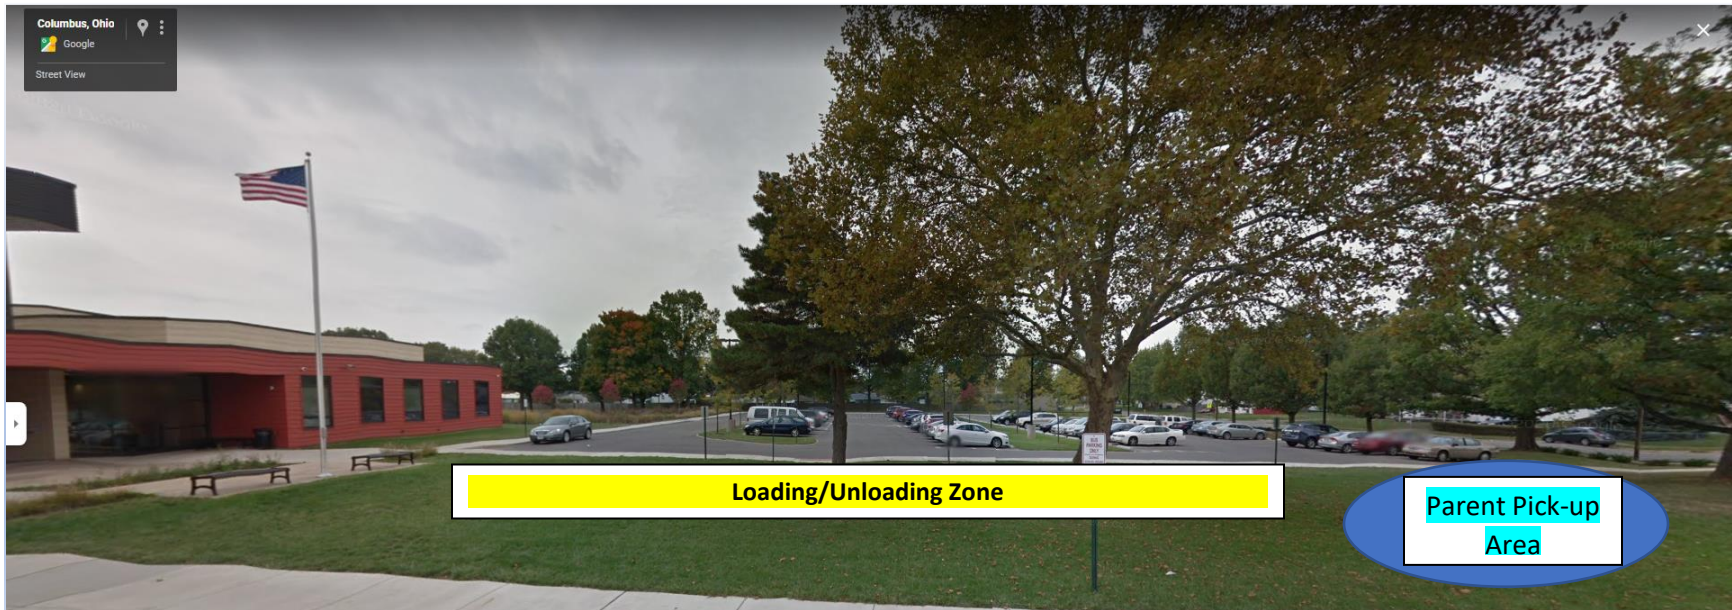

CEDARWOOD ARRIVAL/DISMISSAL PROCEDURES

Student Loading/Unloading Zone:

For safety reasons, when arriving, students can only be dropped off in this area. When students are being picked-up at dismissal, they will only be loaded in this area.

Parent Pick-up Area

Parents, please don't gather in front of the Main Entrance while waiting on your child to exit the building. We would like you to wait in the grassy area by the trees. Thank you!

Bus Area

Parents, please don't park in the secondary parking lot when picking up/dropping off your child. **The Secondary Parking Lot is for Busses only.**

SECONDARY PARKING LOT (BUSSES ONLY)