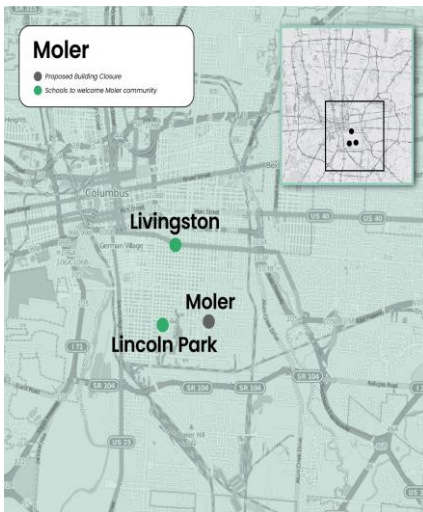

Kooxda Hawl-wadeenada Xarumaha Bulshada ee Kormeeraha Guud waxa ay ku talinayaan in Guddida Waxbarashadu xiro **Dugsiga Hoose ee Moler Elementary School**, kaas oo hadda noqon doona qayb ka mid ah bulshooyinka dugsiga Lincoln Park iyo Dugsiga Livingston Elementary School.