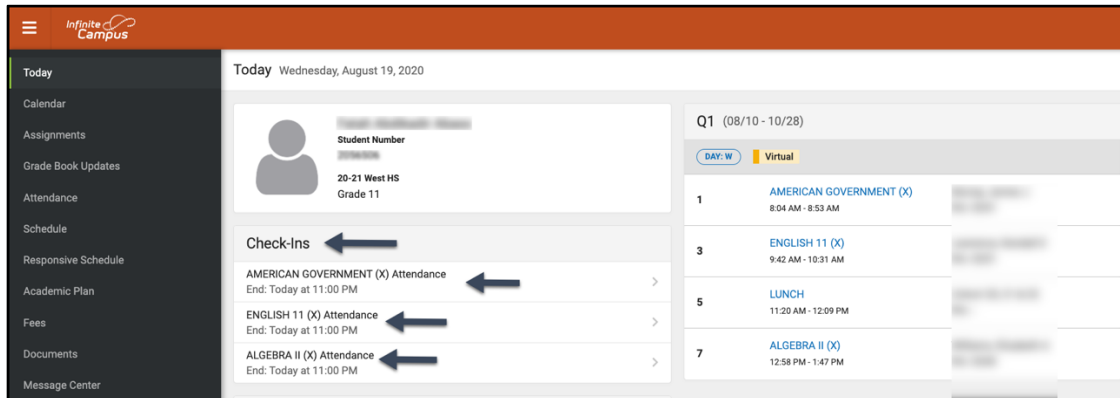

### **Step 1: Sign into your Infinite Campus Student Portal**

Log into the student portal from the Student page of the CCS website: [www.ccssoh.us](http://www.ccssoh.us). Students log into the portal using a student number and date of birth in the MM-DD-YYYY format. Note: use dashes instead of slashes between the month, day, and year.

### **Step 2: Select the Attendance Box**

When the portal opens, it will automatically display the "Today" page. In the middle of the screen, is a section called "Check-Ins".

**For elementary school students**, click on the Elementary Attendance box. *Note that you are only able to check-in on the actual date of attendance.*

## Students Checking-In for Class using the Infinite Campus Student Portal Date: August 24, 2020

For **middle and high school students**, you will need to check-in for every course assigned to you that requires attendance to be taken. Think of it as switching classes during your school day! Under the Check-Ins, select the course you are checking in for.

### Step 3: Are you here?

The system will ask if you are participating today. Click the “Yes, I’m Here” button.

For **elementary school students**, you will only need to do this once for the Elementary Attendance course. A message will flash quickly in the upper right corner that says, “Check-In Saved”. Hit the “Back” button to return to the “Today” tab. The main screen now indicates that there are no further Check-Ins available.