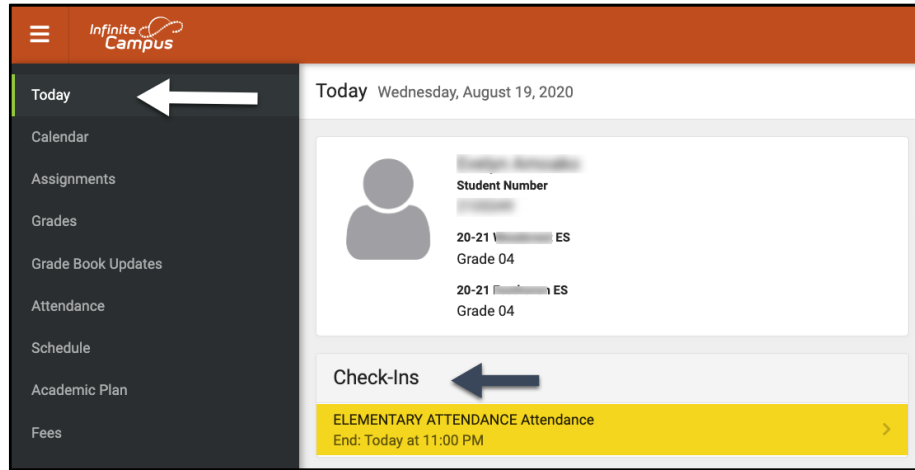

Students Checking-In for Class using the Infinite Campus Student Portal Date: August 24, 2020

For **middle and high school students**, you will need to check-in for every course assigned to you that requires attendance to be taken. Think of it as switching classes during your school day! Under the Check-Ins, select the course you are checking in for.